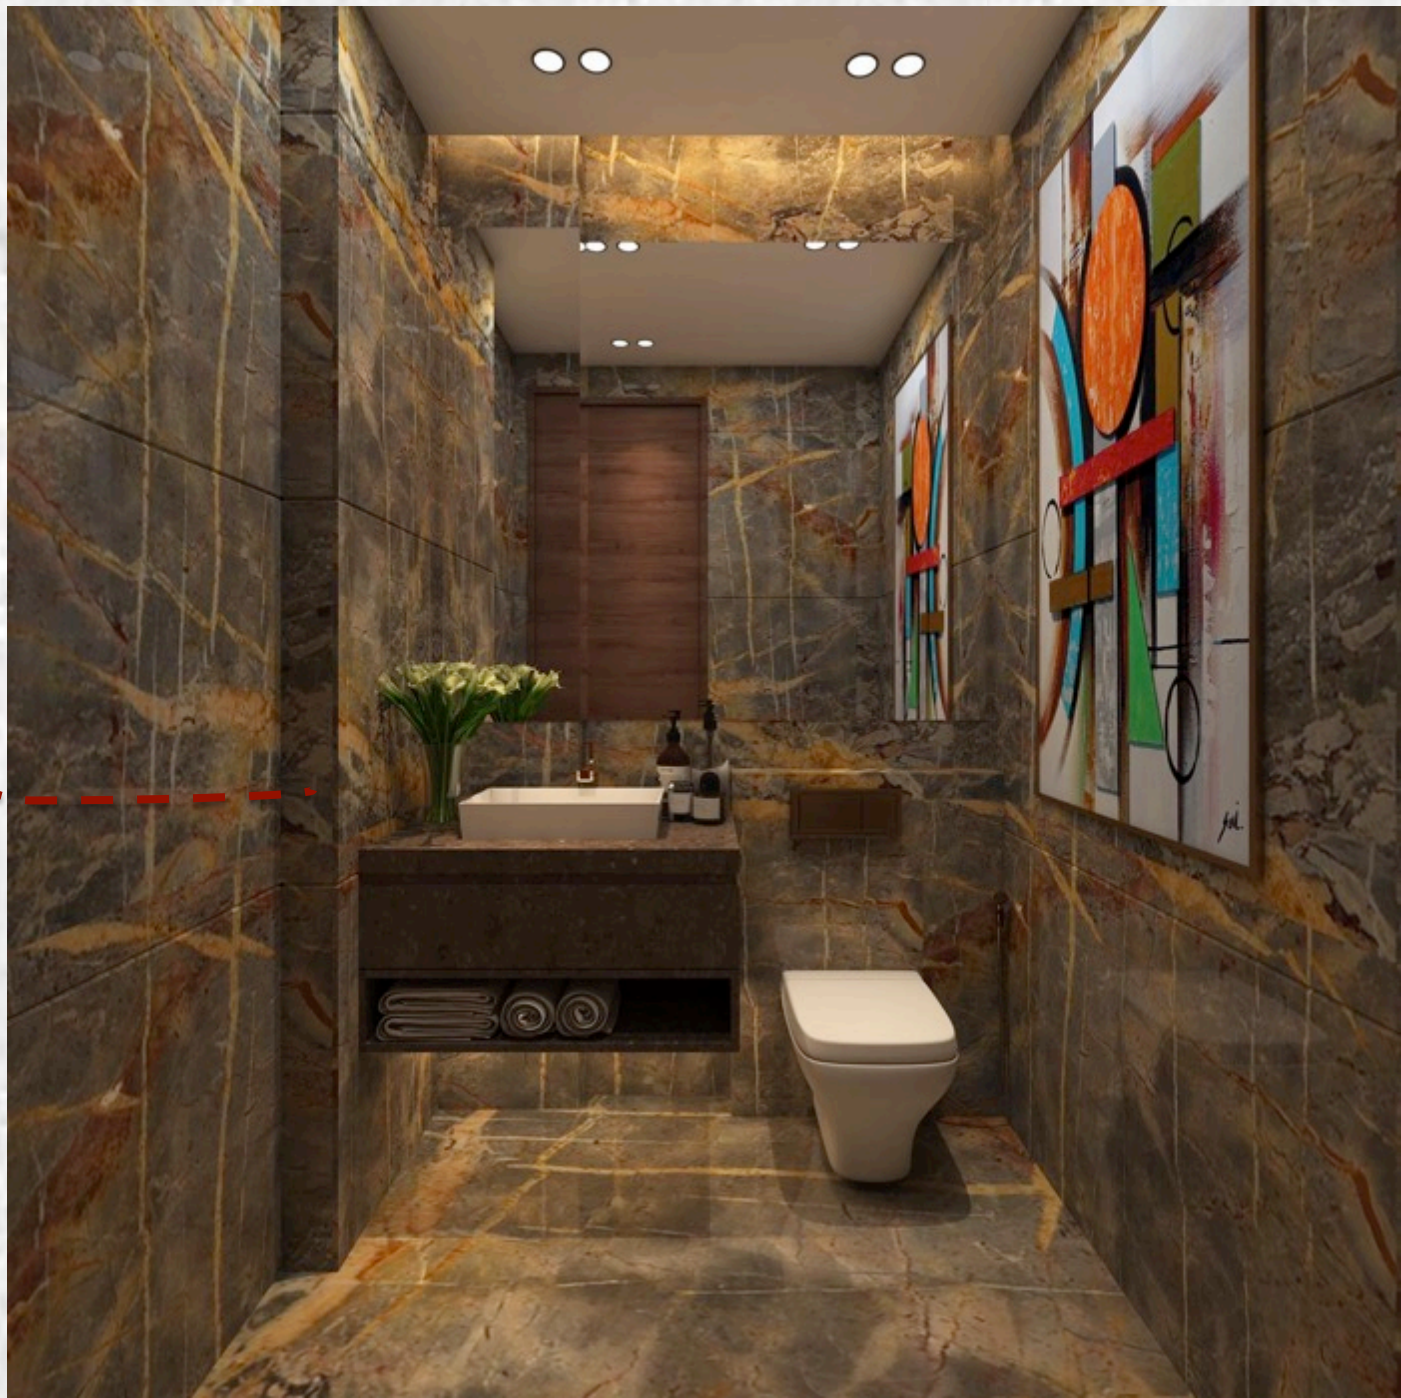

Belmonte
premium floors