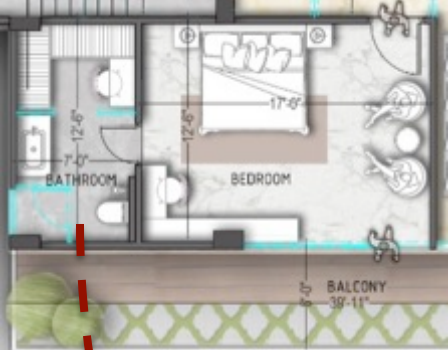

Belmonte
premium floors