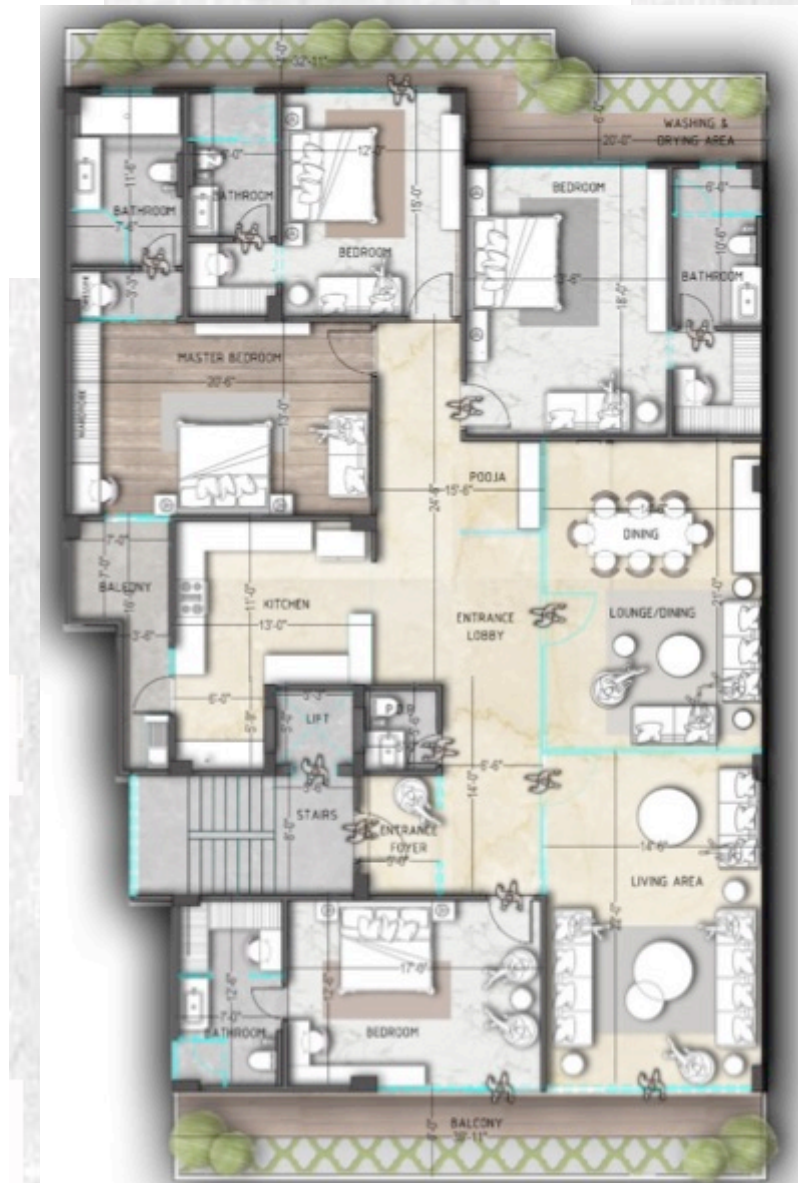

Belmonte
premium floors

SEVENEDGE
a diversified real estate group

Belmonte

premium floors

Belmonte

premium floors

4BHK + Drawing Dining + Puja with Stilt and Lift
Covered Area : 2600sq.ft (approx)
Balcony Area : 585sq.ft (approx)
LAYOUT

Luxury is in
each detail.

Belmonte
premium floors

Belmonte
premium floors

Belmonte
premium floors

Belmonte
premium floors

Belmonte
premium floors

Home is your happy place!

Belmonte
premium floors