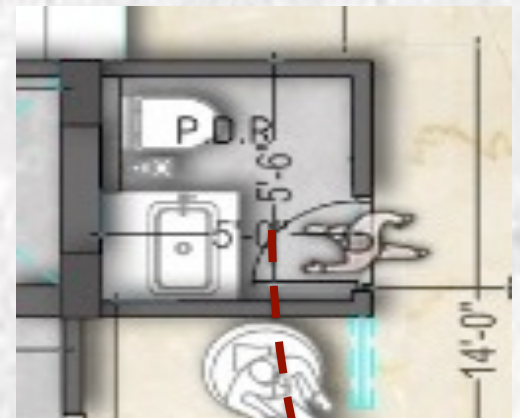

Belmonte
premium floors